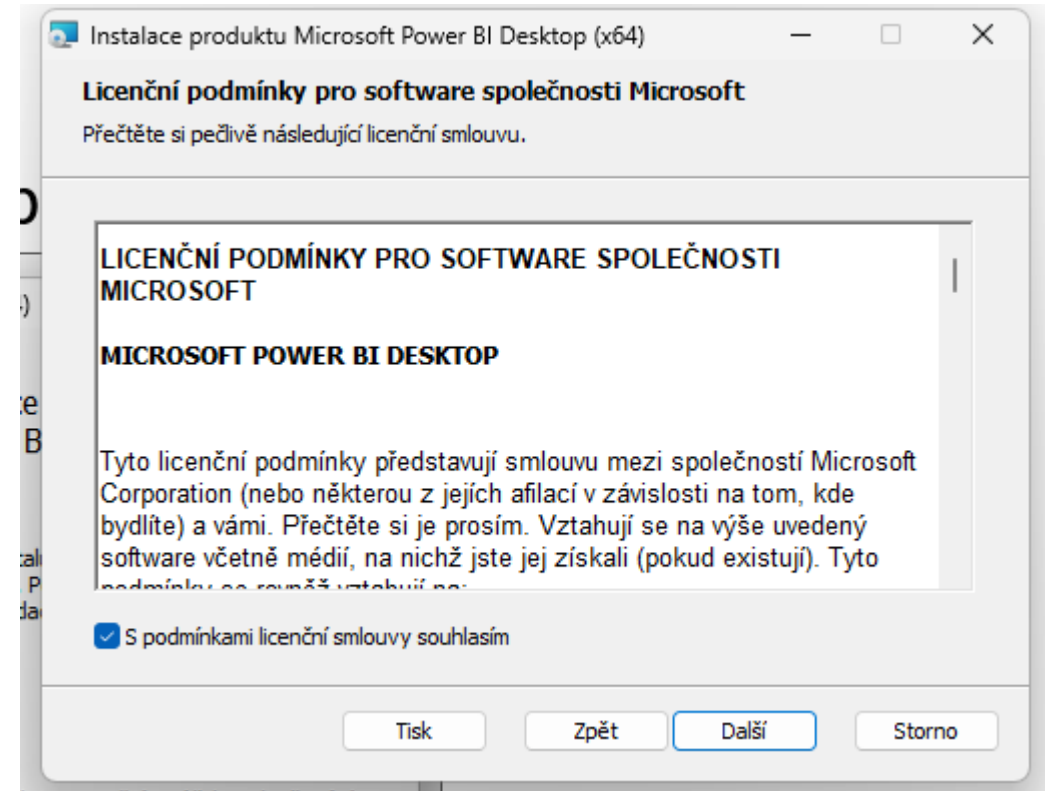

Instalace PBI

- Spustit instalační balíček a nainstalovat