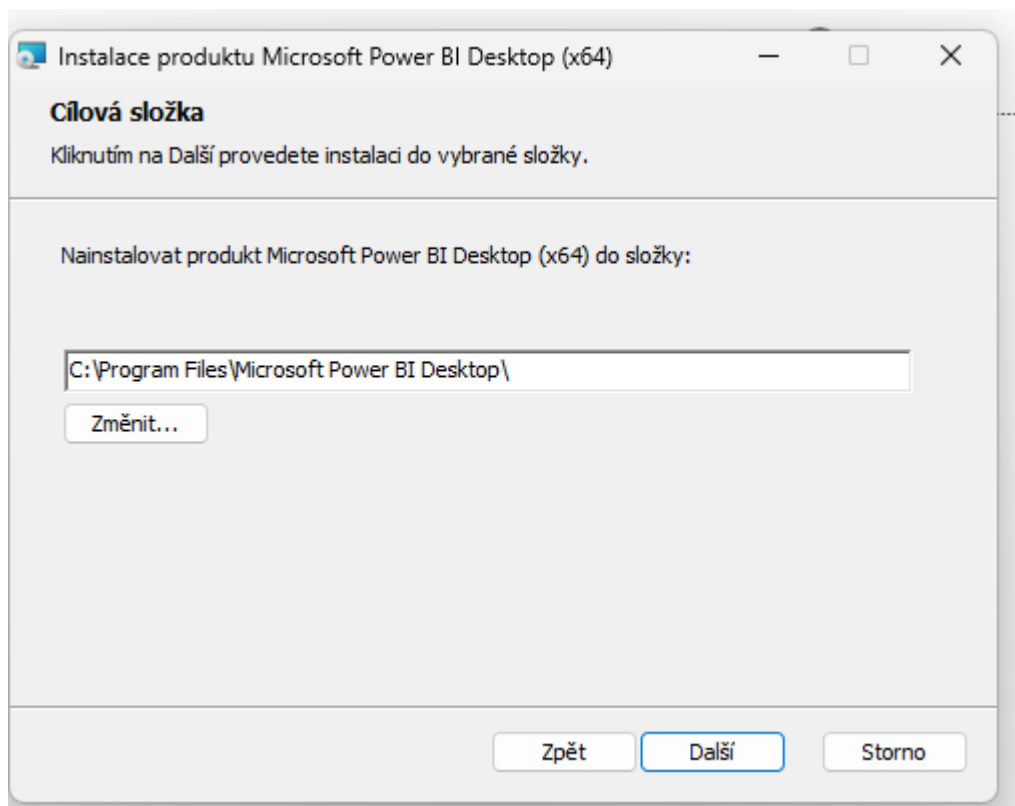

Instalace

- Kam